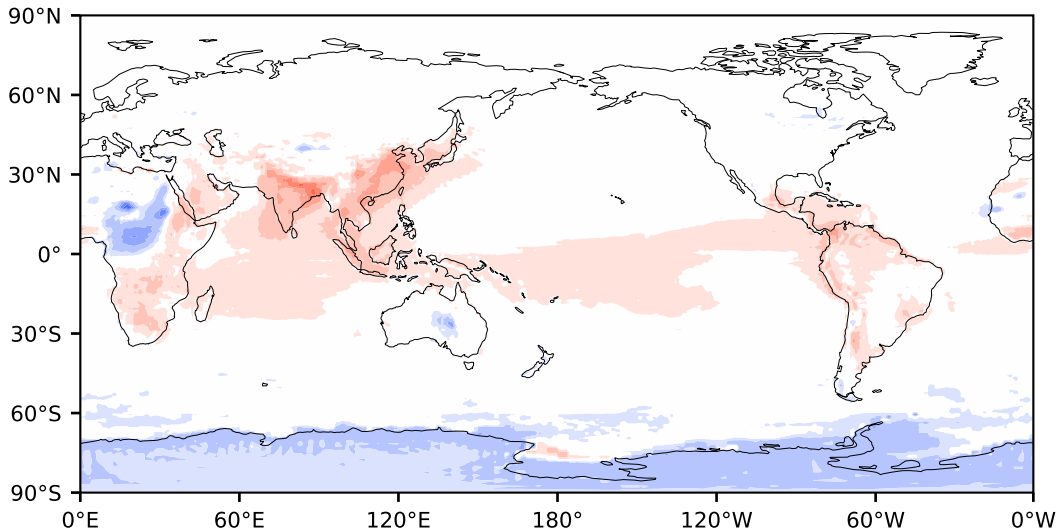

Model - Observations

Max 45.02
Mean 1.36
Min -54.26

RMSE 5.89
CORR 1.00