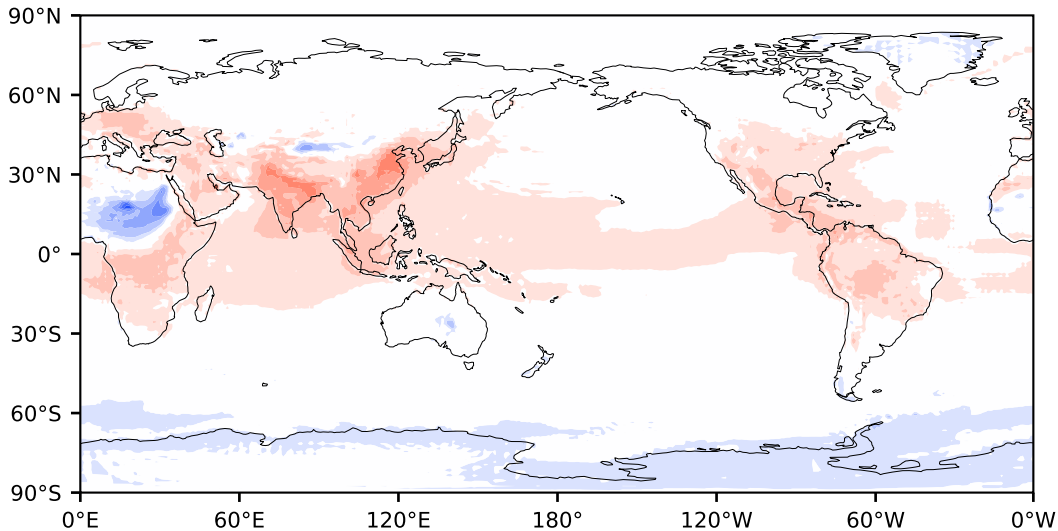

Model - Observations

Max 51.93
Mean 2.77
Min -60.58

RMSE 6.58
CORR 0.99