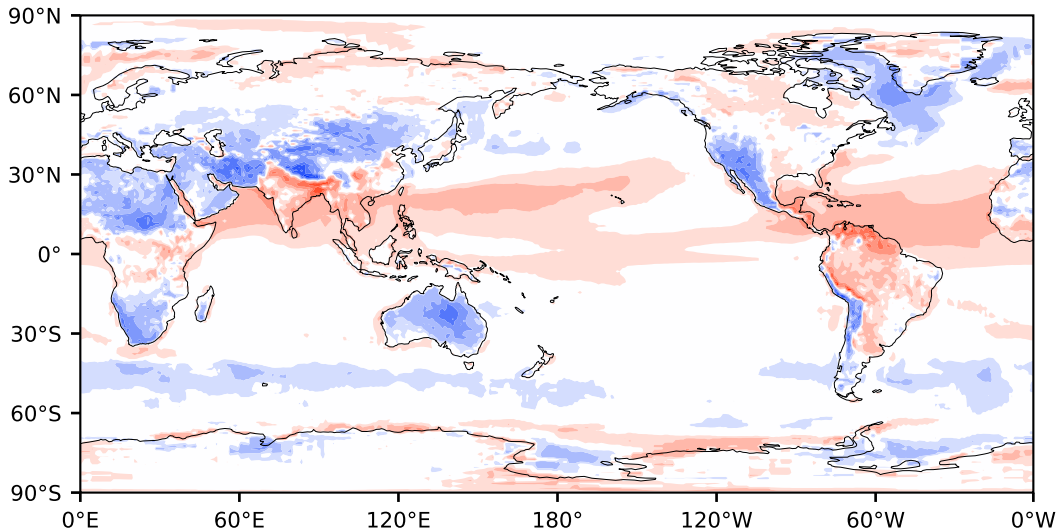

Model - Observations

Max 74.96
Mean 0.85
Min -63.63

RMSE 8.79
CORR 0.91