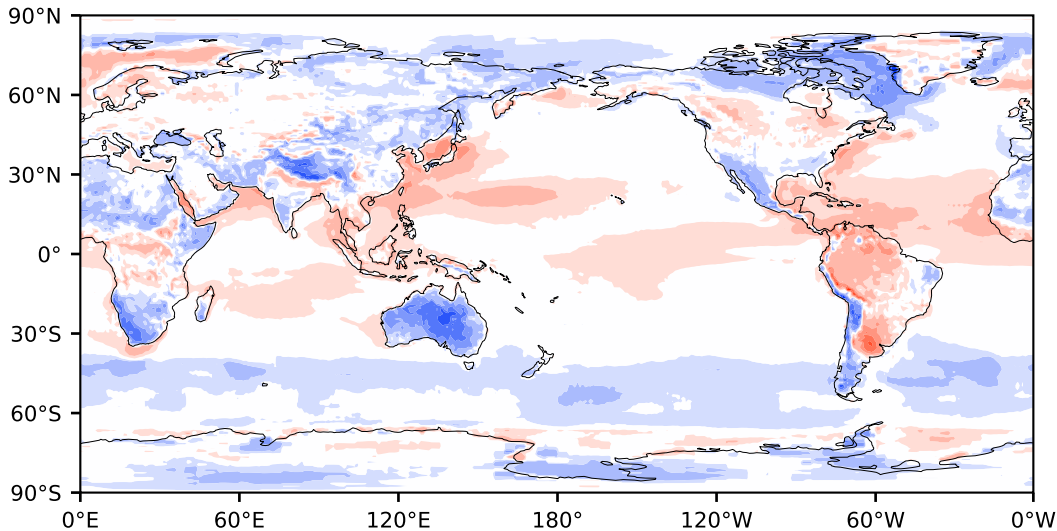

Model - Observations

Max 72.27
Mean 0.04
Min -63.53

RMSE 8.70
CORR 0.89