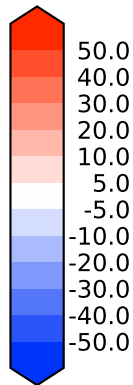

Model - Observations

Max 72.27
Mean 0.04
Min -63.53

RMSE 8.70
CORR 0.89