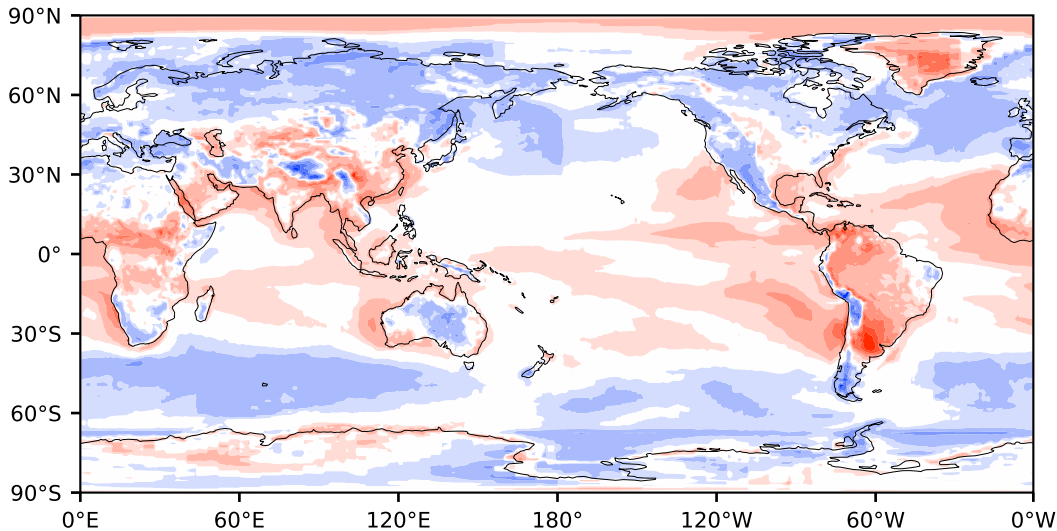

Model - Observations

Max 65.58
Mean 1.12
Min -85.06

RMSE 10.44
CORR 0.86