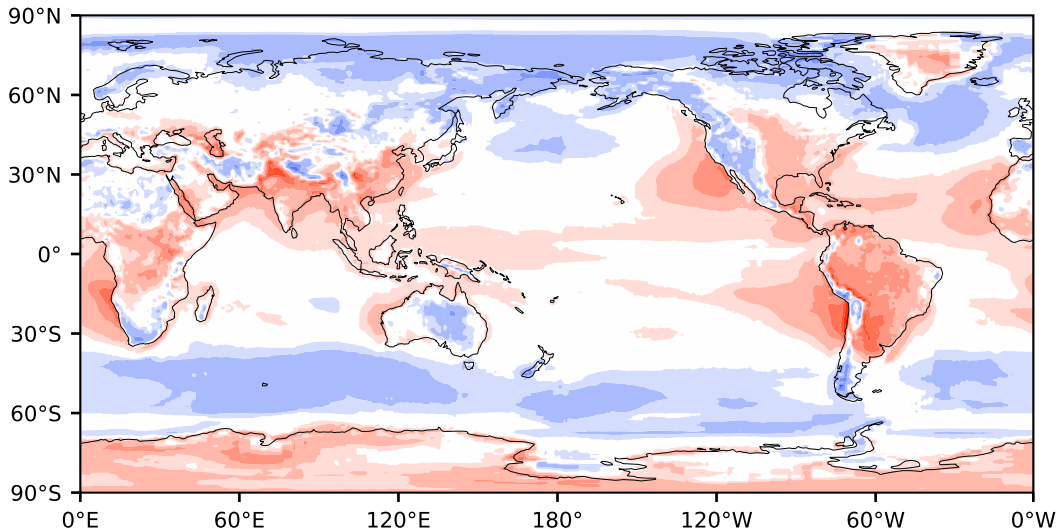

# Model - Observations

Max 76.60  
Mean 2.14  
Min -52.60

RMSE 10.37  
CORR 0.86