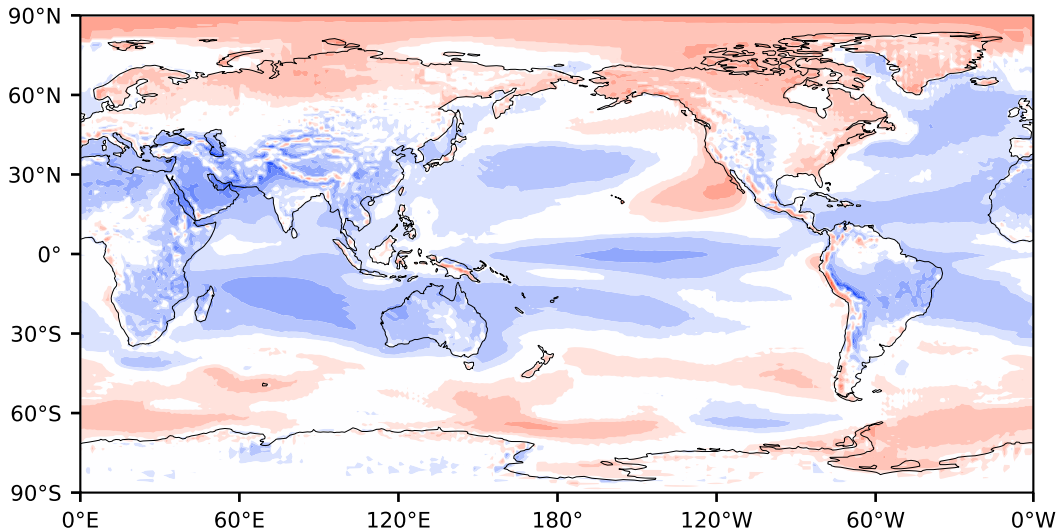

Model - Observations

Max 67.03
Mean -4.03
Min -82.03

RMSE 11.37
CORR 0.99