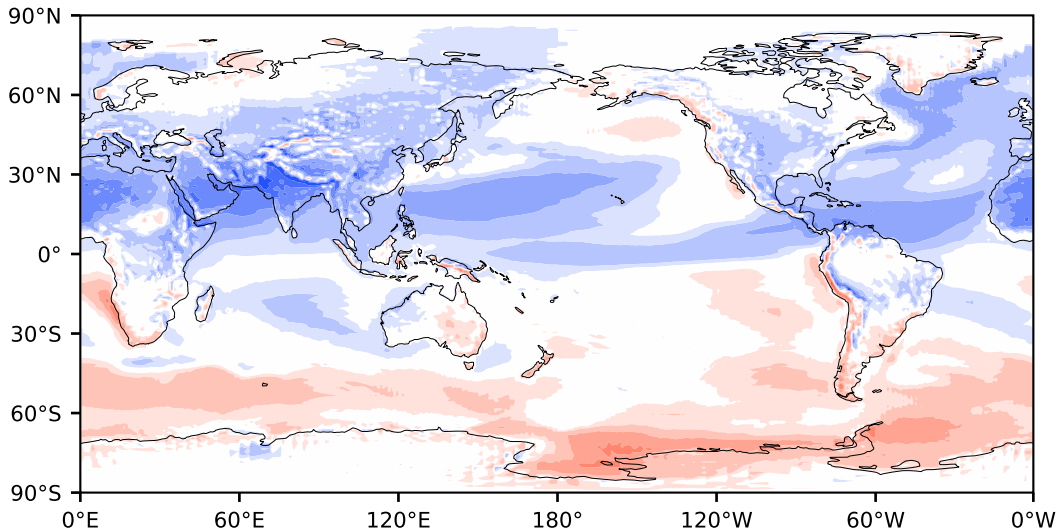

Model - Observations

Max 73.78
Mean -5.08
Min -93.29

RMSE 13.16
CORR 0.99