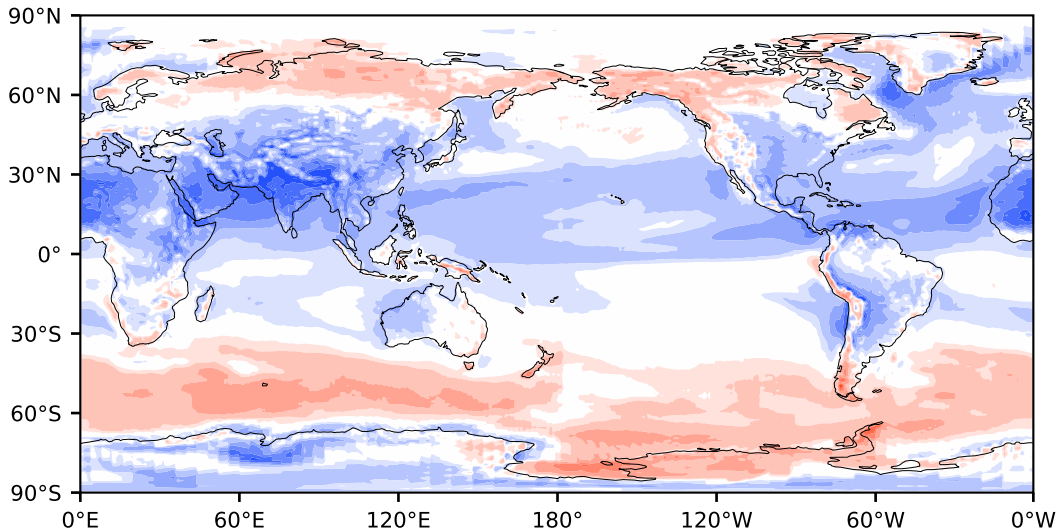

Model - Observations

Max 62.74
Mean -5.98
Min -91.46

RMSE 15.54
CORR 0.98