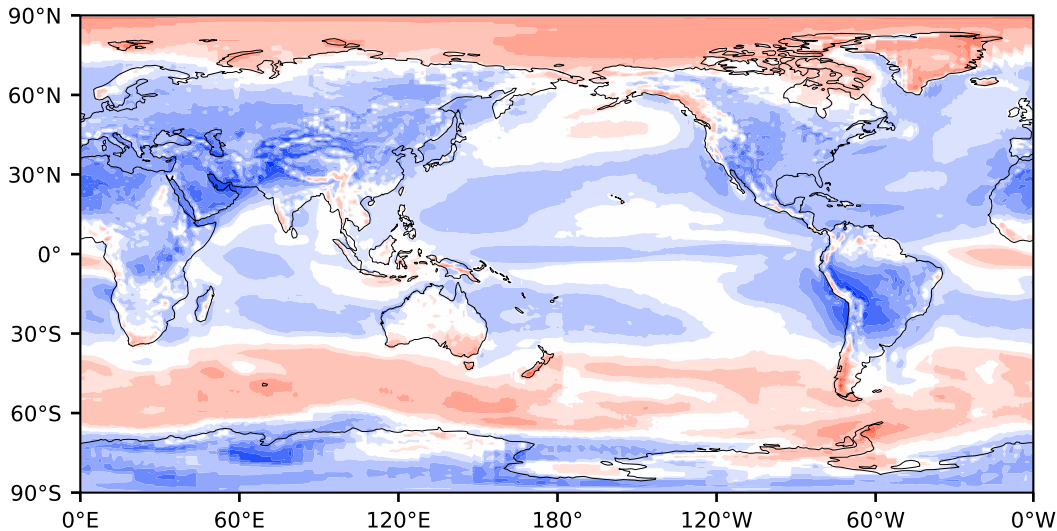

Model - Observations

Max 63.54
Mean -6.89
Min -113.81

RMSE 15.65
CORR 0.98