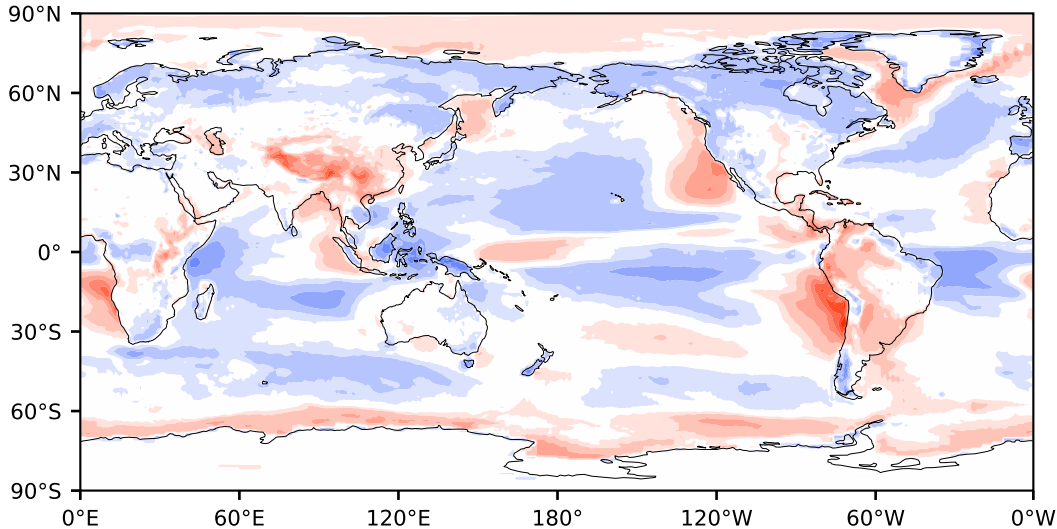

Model - Observations

Max 82.67
Mean -1.96
Min -54.12

RMSE 10.63
CORR 0.87