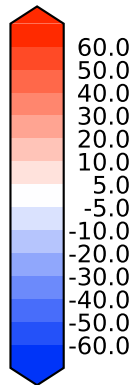

Model - Observations

Max 82.67
Mean -1.96
Min -54.12

RMSE 10.63
CORR 0.87