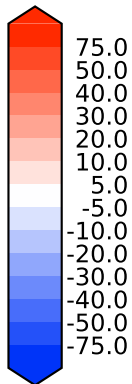

Model - Observations

Max 92.27
Mean -4.06
Min -135.54

RMSE 14.42
CORR 0.87