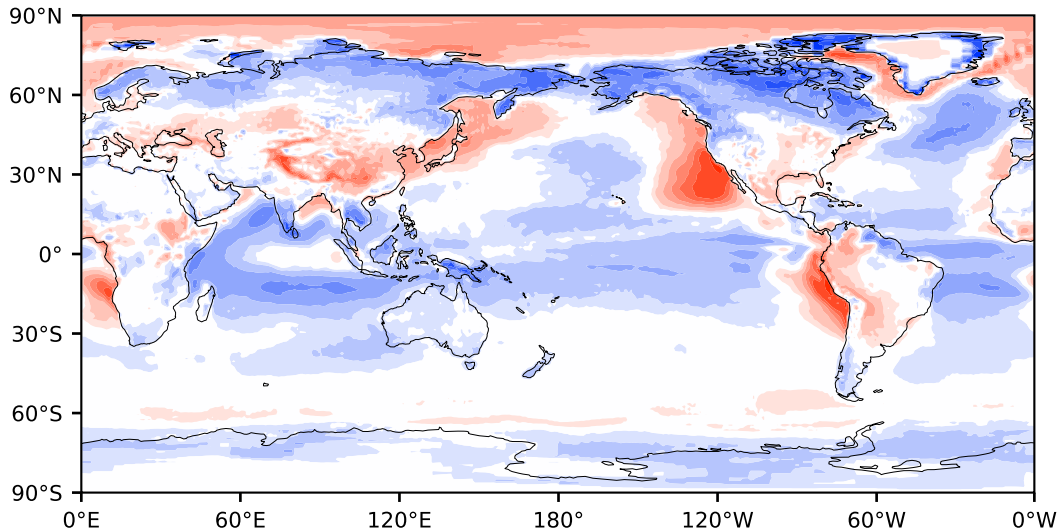

Model - Observations

Max 92.27
Mean -4.06
Min -135.54

RMSE 14.42
CORR 0.87