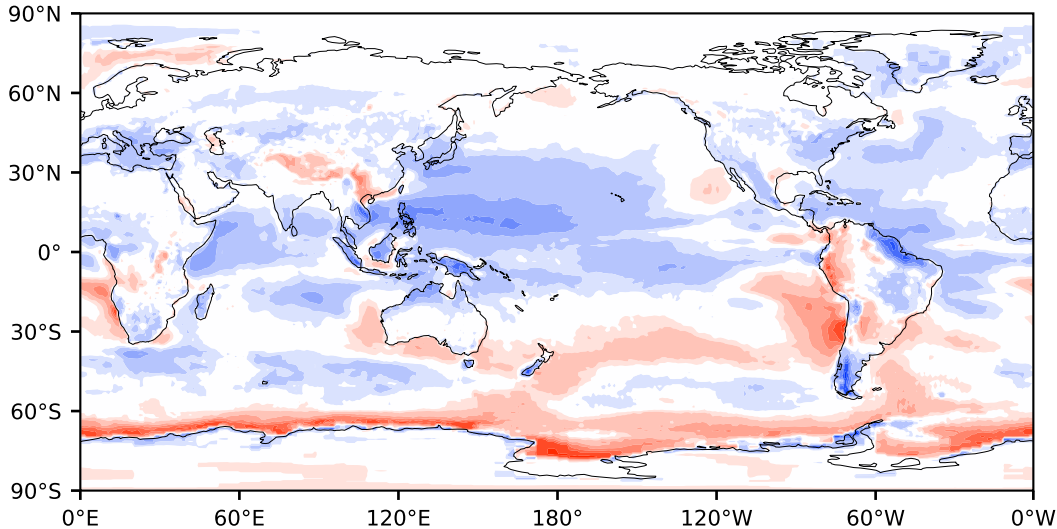

Model - Observations

Max 82.67
Mean -3.17
Min -120.34

RMSE 11.77
CORR 0.94