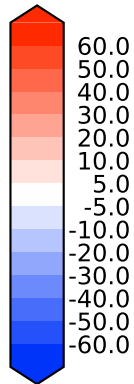

Model - Observations

Max 73.12
Mean -3.36
Min -61.04

RMSE 10.08
CORR 0.79