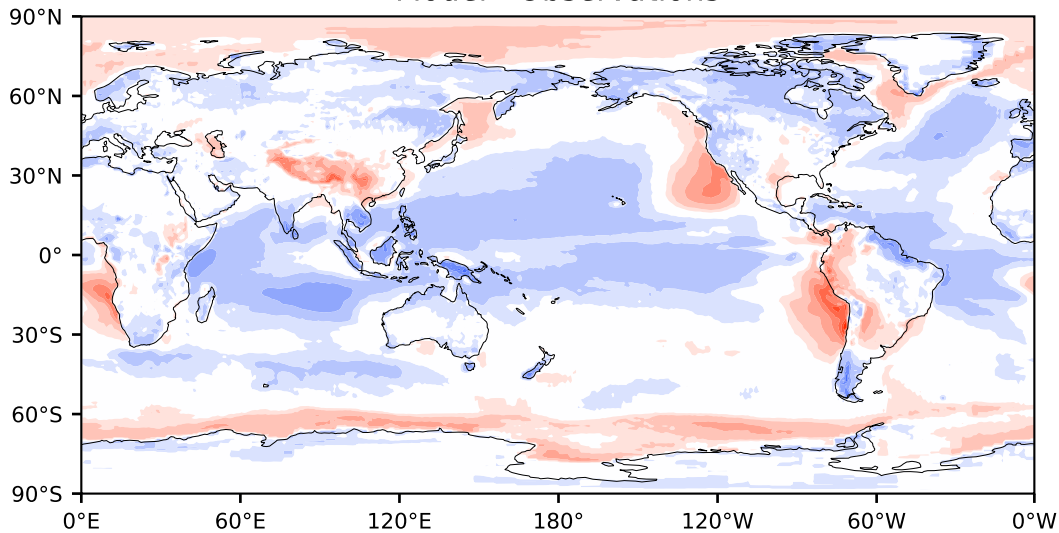

Model - Observations

Max 73.12
Mean -3.36
Min -61.04

RMSE 10.08
CORR 0.79