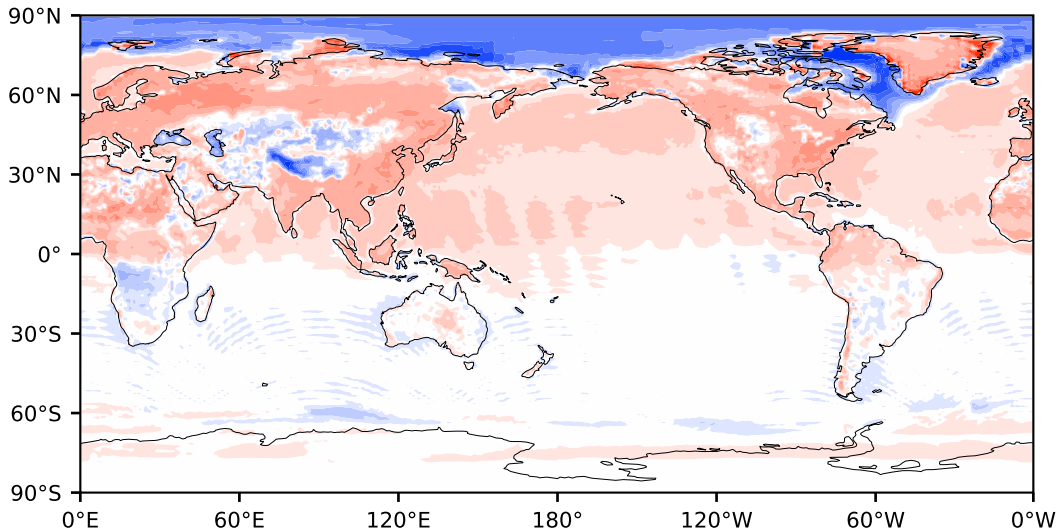

Model - Observations

Max 160.76
Mean 2.13
Min -124.94

RMSE 9.21
CORR 1.00