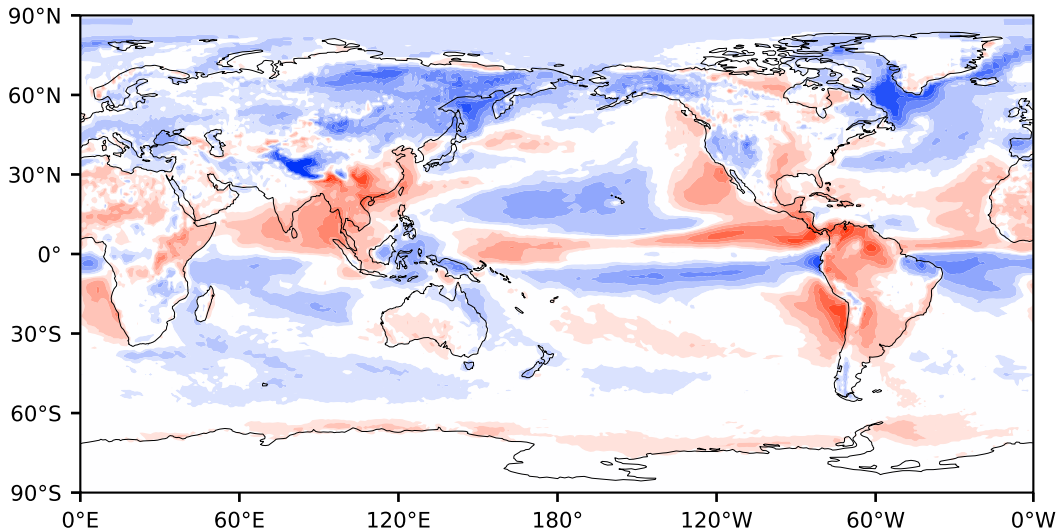

Model - Observations

Max 89.37
Mean -0.76
Min -125.58

RMSE 13.80
CORR 0.99