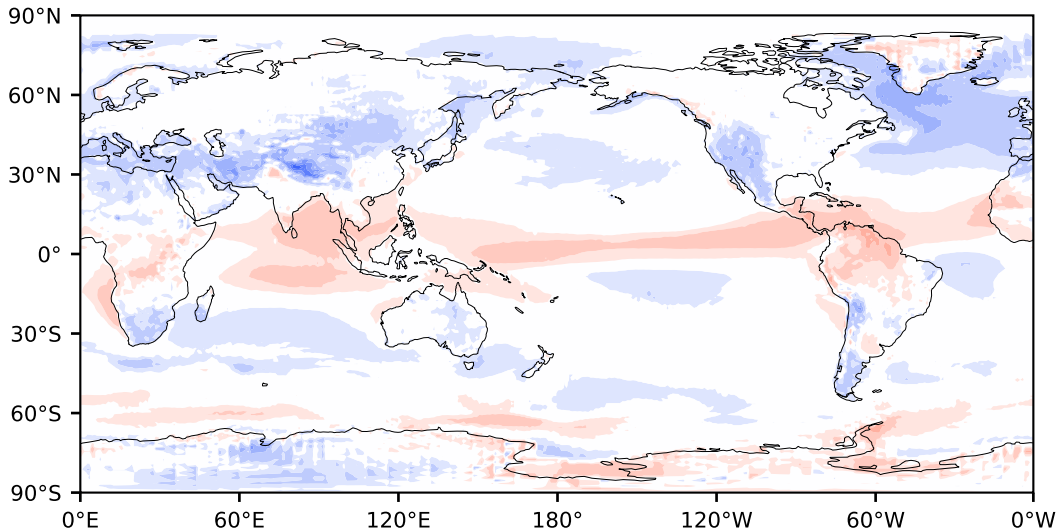

Model - Observations

Max 14.69
Mean -0.40
Min -38.08

RMSE 3.58
CORR 0.99