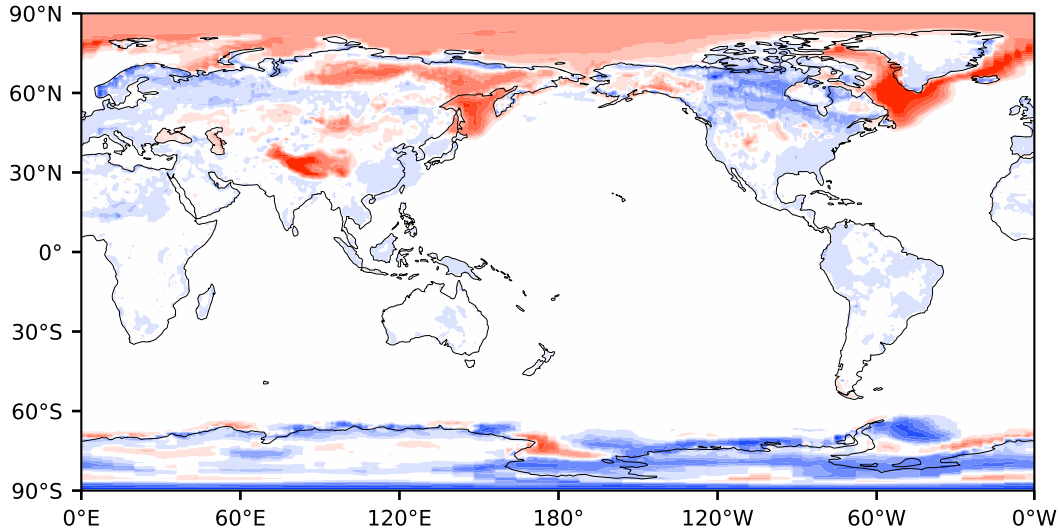

Model - Observations

Max 0.45
Mean -0.00
Min -0.32

RMSE 0.04
CORR 0.96