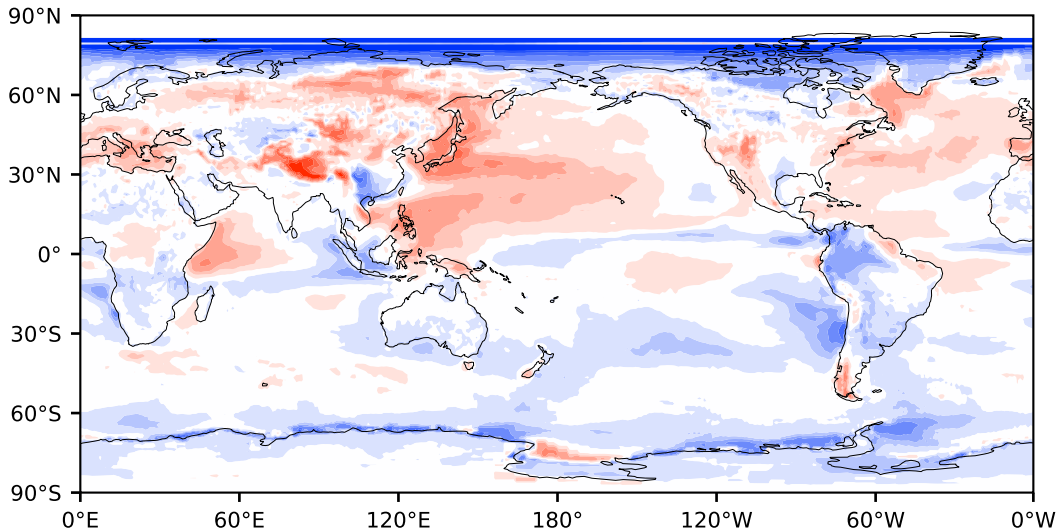

Model - Observations

Max 0.34
Mean -0.02
Min -18.05

RMSE 0.38
CORR 0.39