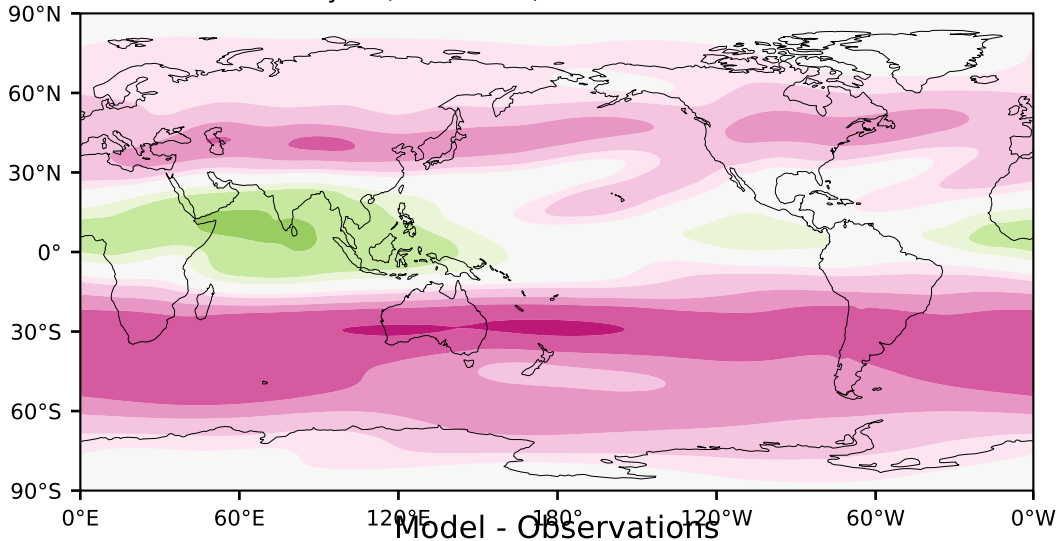

ERA-Interim Reanalysis (1979-2016)

m s<sup>-1</sup>

Max 54.17  
Mean 12.97  
Min -22.85

75.0  
50.0  
30.0  
20.0  
10.0  
5.0  
-5.0  
-10.0  
-20.0  
-30.0  
-50.0  
-75.0